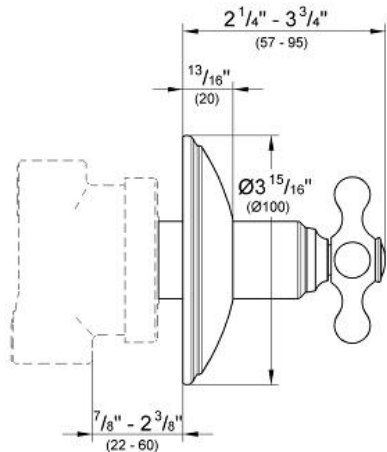

Product Description:
3-Way Diverter

Standard Specification:

- For use with Diverter Rough-In Valve (29 712)
- Adjustable installation depth: 7/8" - 2 3/8"
- For color matching handle/lift rod caps to replace the standard white caps, see item (45 952)
- **GROHE StarLight** chrome finish